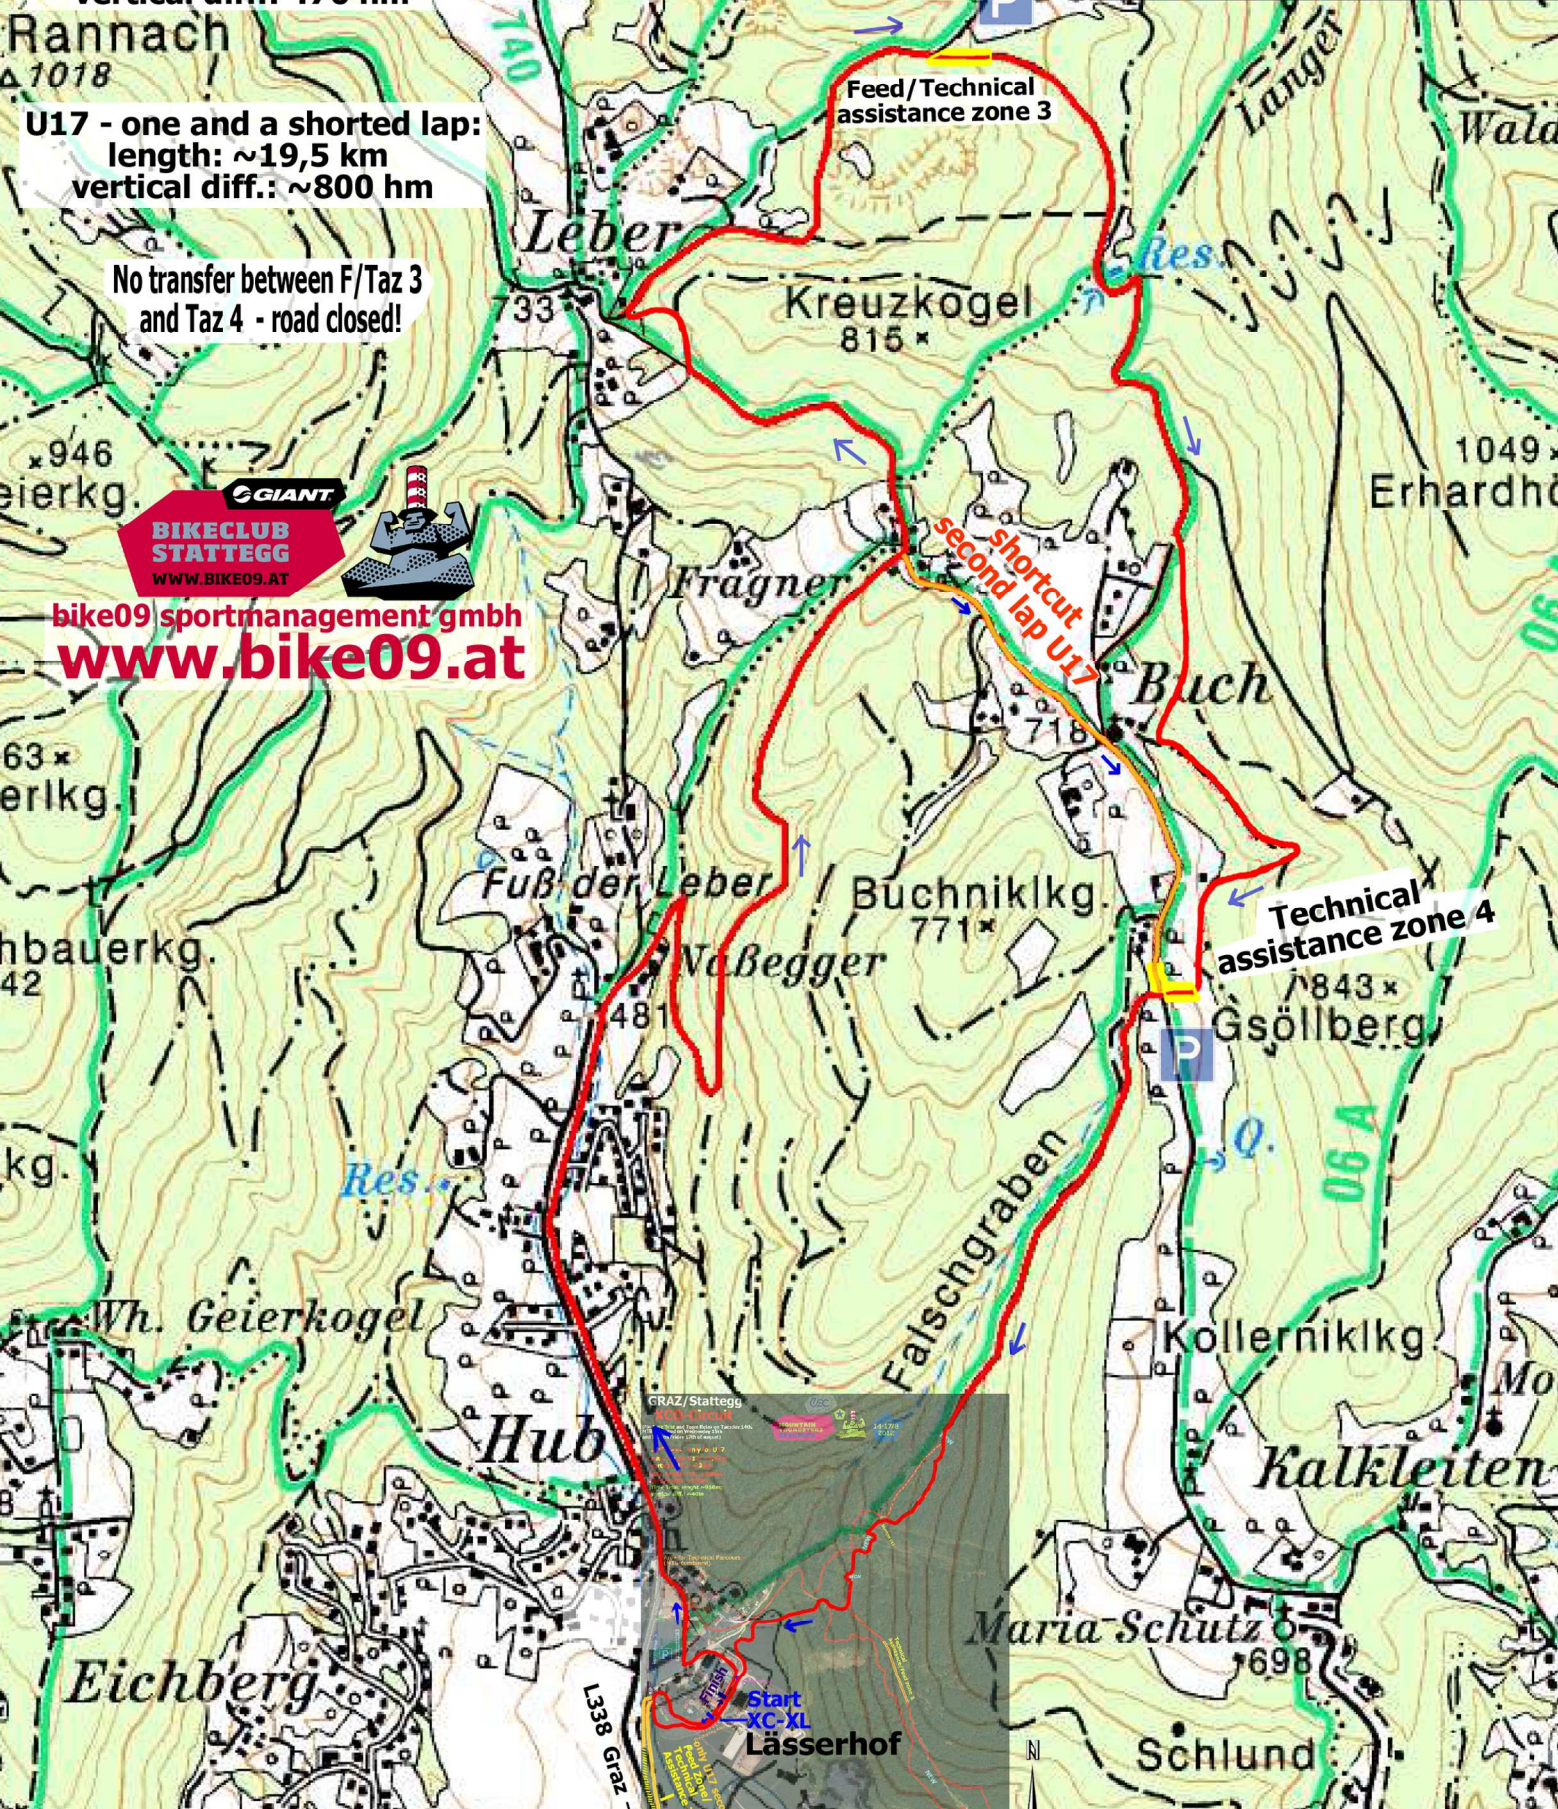

Graz / Stattegg XC-XL Circuit

U15 - one lap:
length: 11,2 km
vertical diff.: 470 hm

U17 - one and a shorted lap:
length: ~19,5 km
vertical diff.: ~800 hm

No transfer between F/Taz 3
and Taz 4 - road closed!

**MOUNTAIN
YOUNGSTERS
OF EUROPE**

16-19/8
2011

GIANT
**BIKECLUB
STATTEGG**
WWW.BIKE09.AT

bike09 sportmanagement gmbh
www.bike09.at