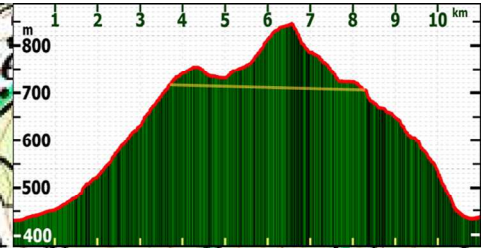

Graz / Stattegg XC-XL Circuit

U15 - one lap:
length: 11,2 km
vertical diff.: 470 hm

U17 - one and a shorted lap:
length: ~19,5 km
vertical diff.: ~800 hm

No transfer between F/Taz 3
and Taz 4 - road closed!

**MOUNTAIN
YOUNGSTERS
OF EUROPE**

16-19/8
2011

GIANT
**BIKECLUB
STATTEGG**
WWW.BIKE09.AT

bike09 sportmanagement gmbh
www.bike09.at